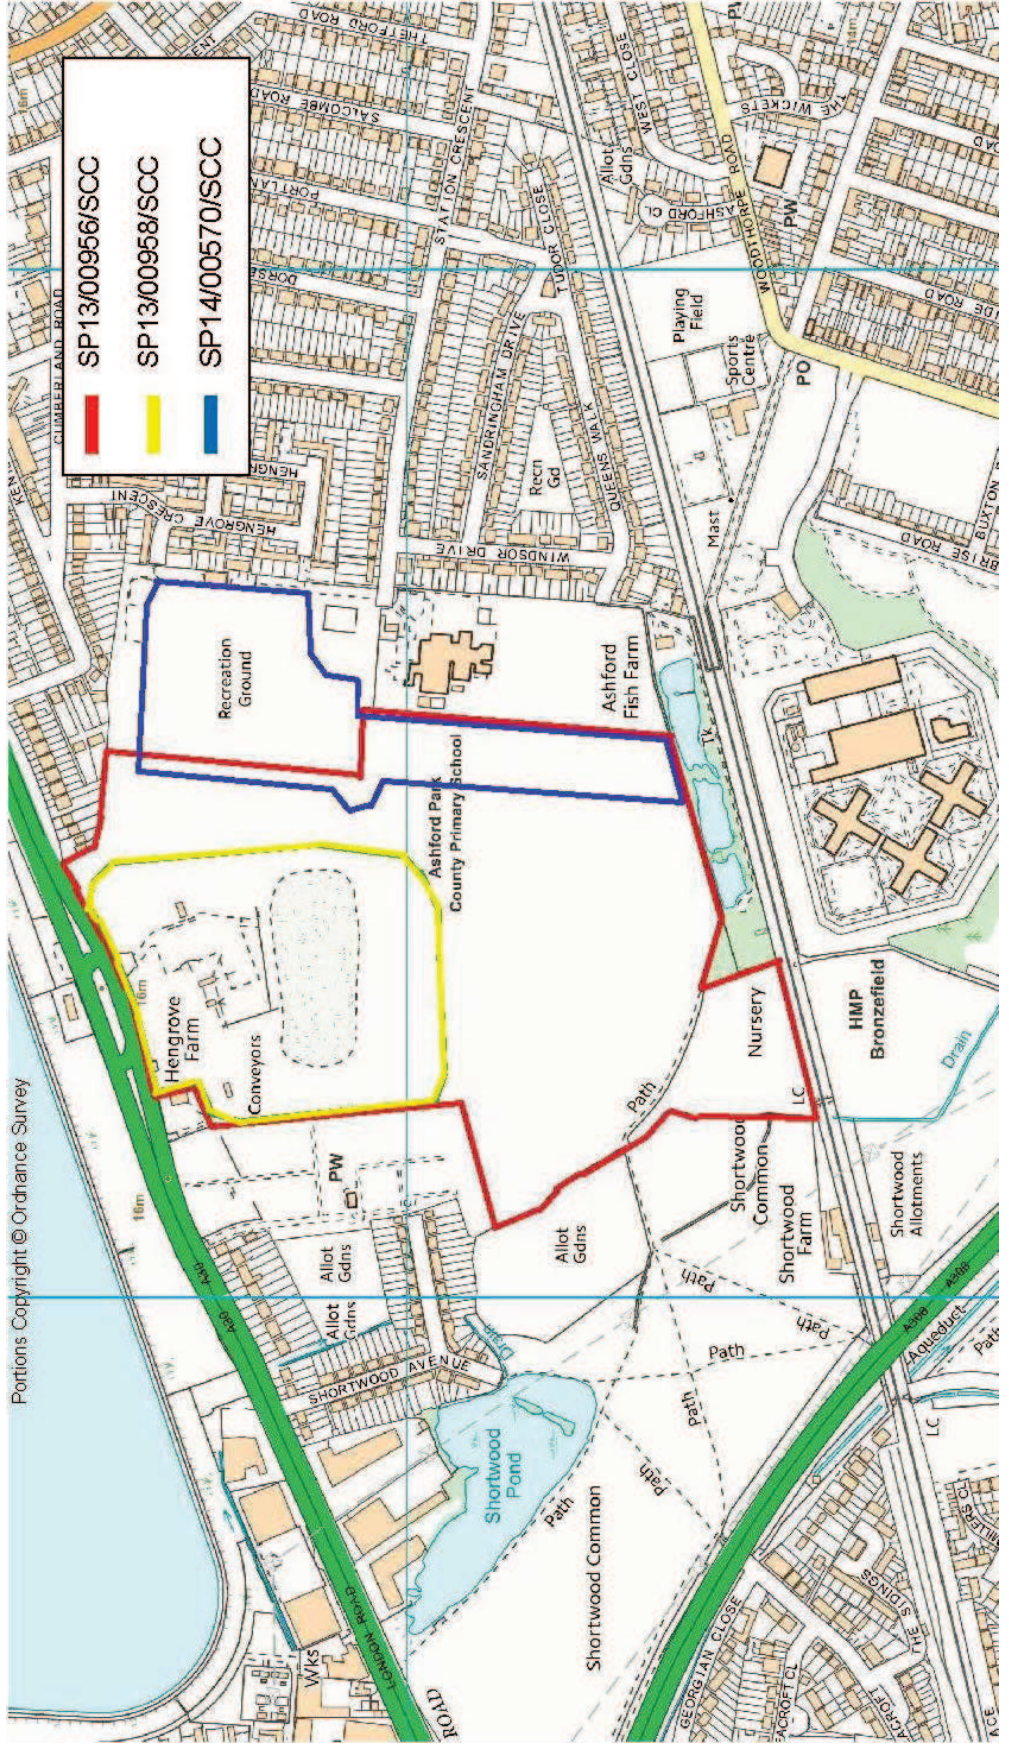

Application Number : SP13/00958/SCC

SURREY

# Plan showing separate application site areas for ref SP/13/00956/SCC; SP/13/00958/SCC & SP/14/00570/SCC

**2012-13 Aerial Photos**

**Aerial 1 : Hengrove Farm**

All boundaries are approximate

**Aerial 2 : Hengrove Farm**

All boundaries are approximate

Figure 1 : Looking North over restored area of Hengrove Farm with processing plant in the background

Figure 2 : Processing plant

Figure 3 : Processing plant and area

Figure 4 : Site offices